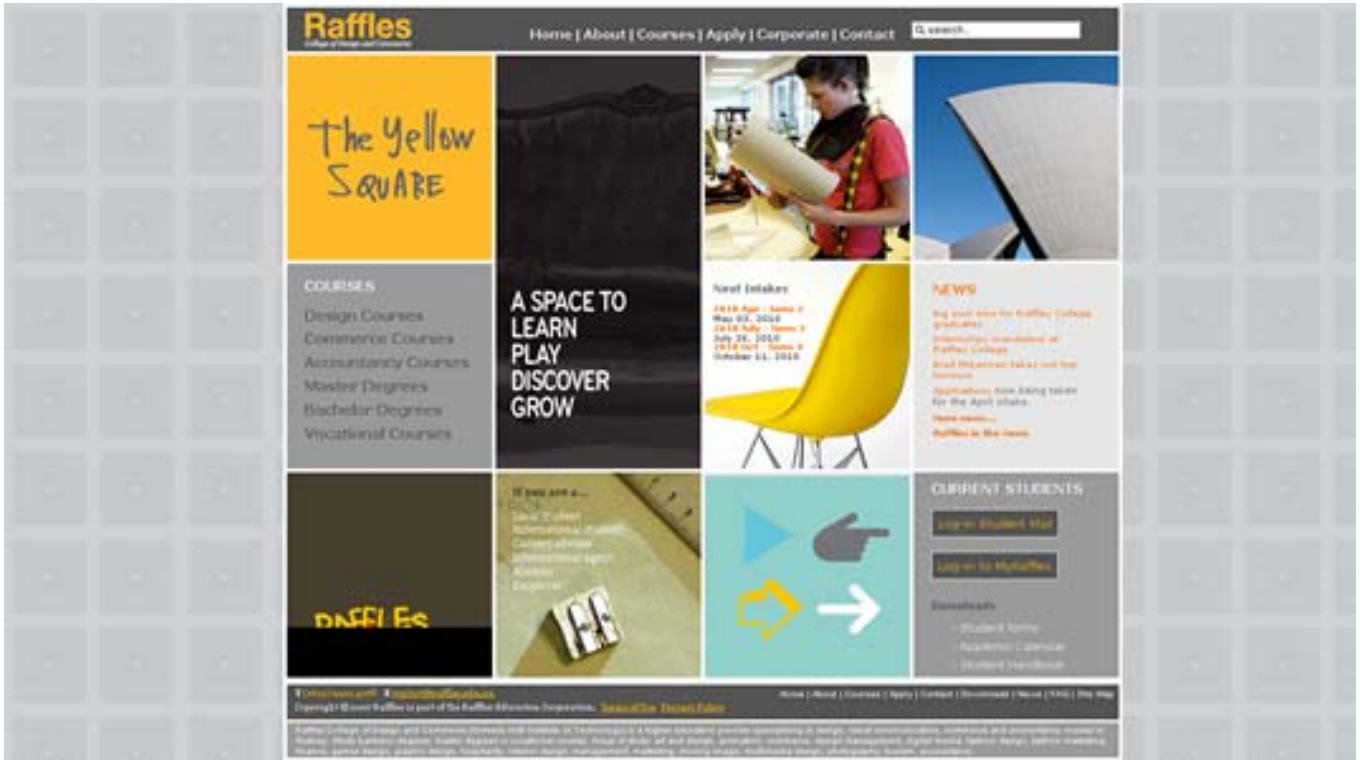

Raffles Student E-mail

OPTION ONE

Step 1: Go to <http://www.raffles.edu.au/>

Step 2: Click on the link “Log-in Student Mail”

Enter your username and password

A service has requested you to authenticate yourself. Please enter your username and password in the form below.